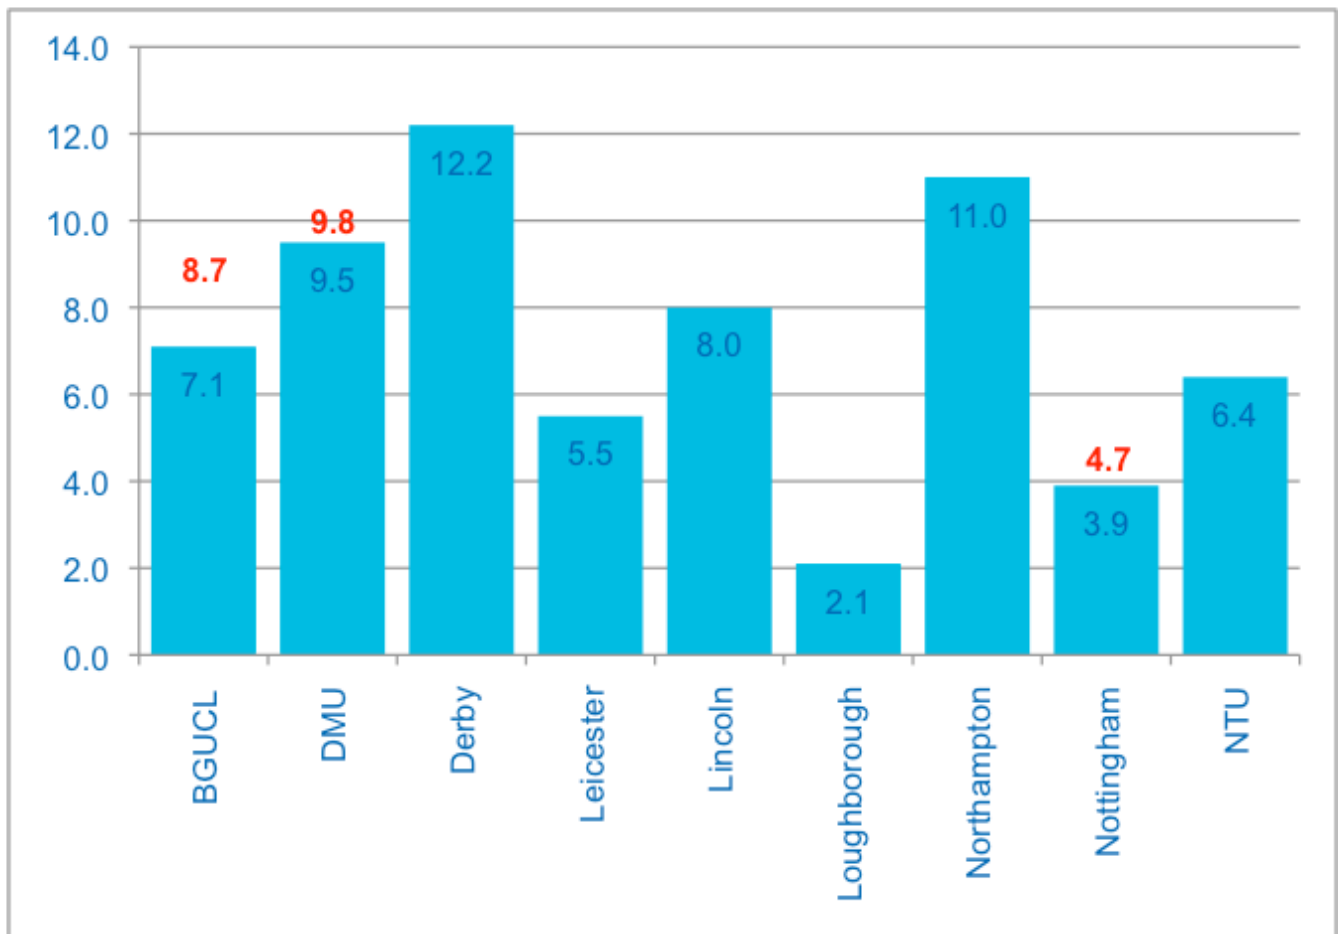

Attrition Rates

The East Midlands has a strong and diverse university sector, consisting of 9 universities (including The Open University in the East Midlands) and one University college.

Percentage of full-time first degree entrants (entry 2007/8) no longer in HE in 2008/9

This bar chart shows the percentage of students that drop out of universities in the East Midlands, by their second year.

Each university has a benchmark which is set by HEFCE (shown in red). These benchmarks take into account subject and entry qualifications for specific HEIs, they are not targets. All universities in the East Midlands perform better than their benchmarks.